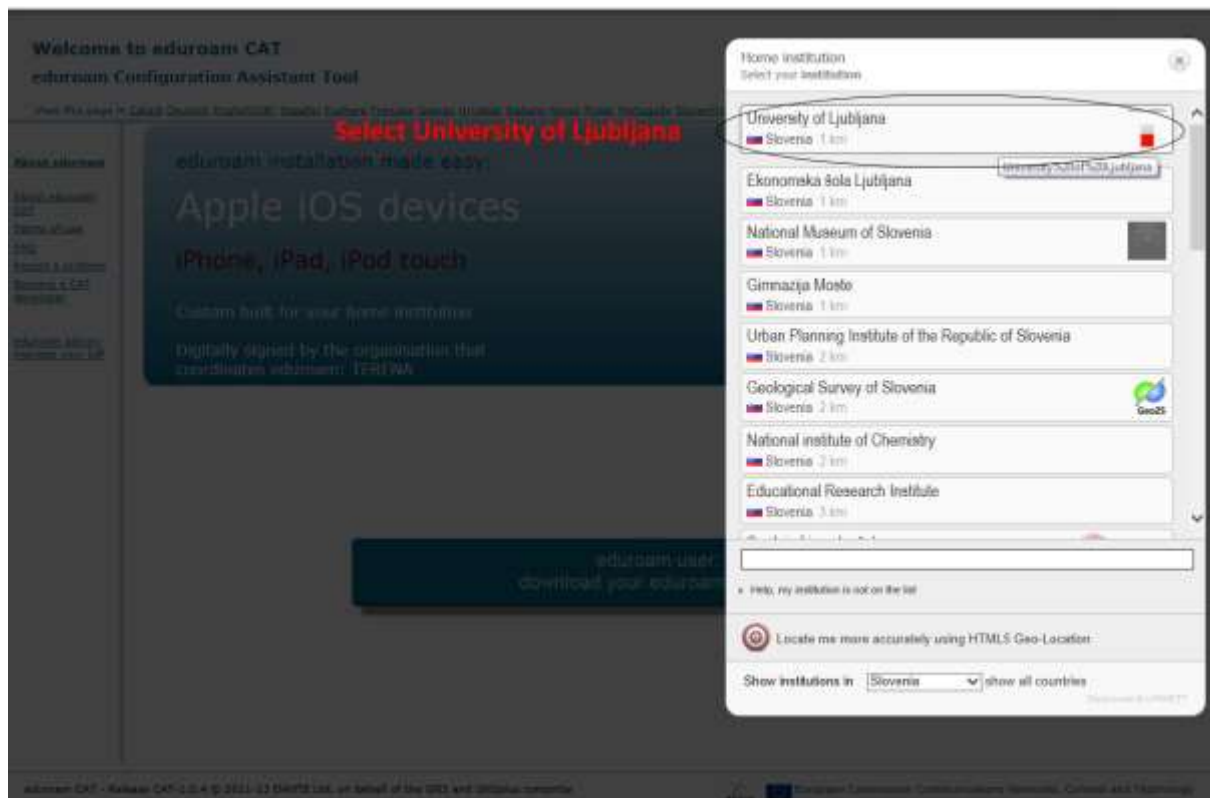

About eduroam

- [About eduroam](#)
- [CAT](#)
- [Terms of use](#)
- [FAQ](#)
- [Report a problem](#)
- [Report a CAT](#)
- [Feedback](#)

eduroam admin
maintain your CAT

eduroam installation made easy:

Apple iOS devices

iPhone, iPad, iPod touch

Custom built for your home institution

Digitally signed by the organisation that coordinates eduroam: TERENA