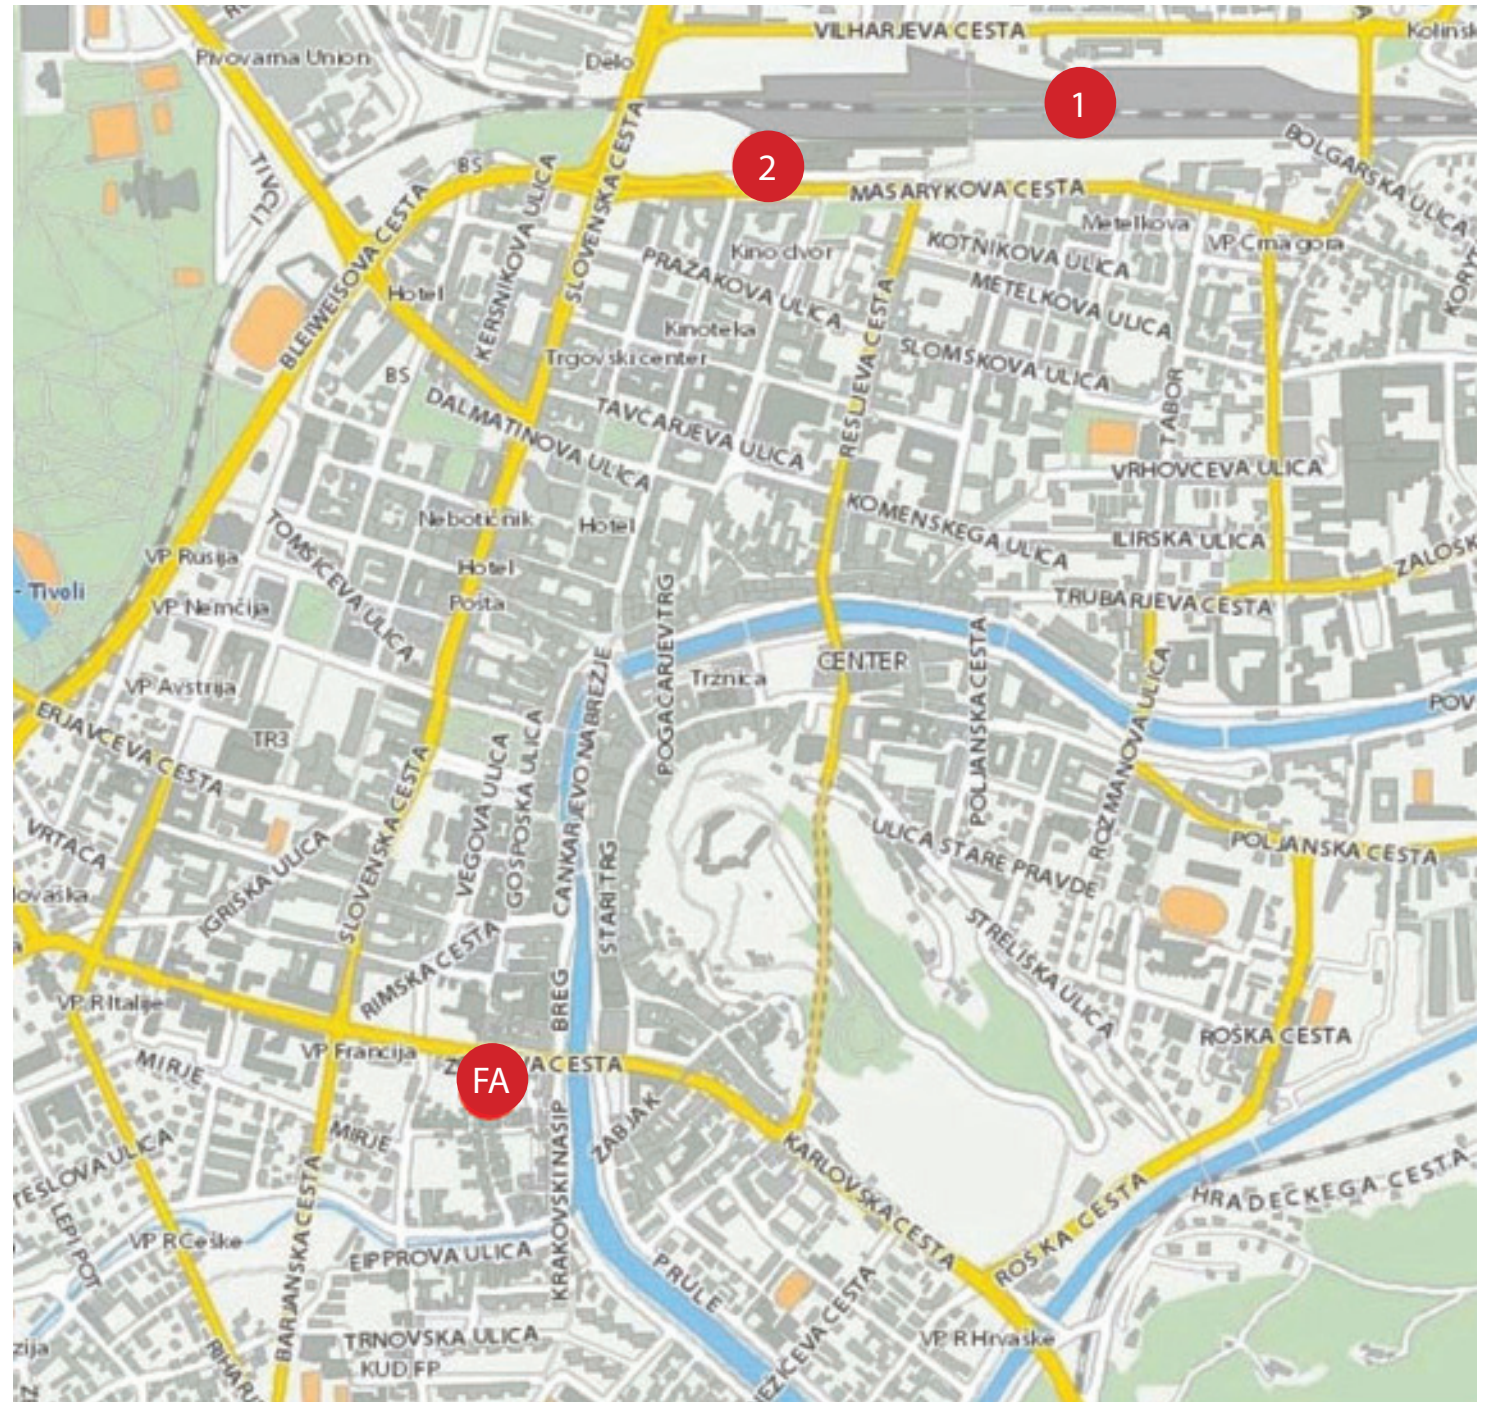

Venue Location

UNIVERSITY OF LJUBLJANA,
FACULTY OF ARCHITECTURE
Zoisova 12, SI-1000 Ljubljana
Slovenia

FA - Faculty of Architecture
1 - railway /bus station
2 - airport shuttle

Faculty of Architecture University of Ljubljana

WIFI

OPTION 1

EDUROAM for those that already have the access to the service

OPTION 2

NETWORK ID*: visitors
SECURITY TYPE: WPA/WPA2 PSK
PASSWORD: faculty2016

** if it is not visible ADD its name and settings to your device*